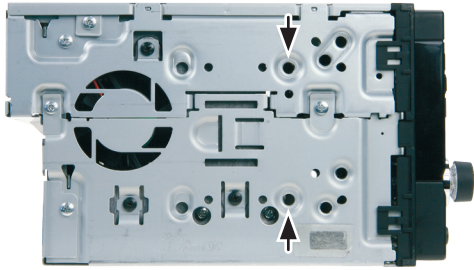

Installation Manual Double DIN Kit

standard: 381143-01
colour: black

• Hyundai Sante Fe 2005-2006

Compatible with double DIN devices

Double DIN Kit contents

- (1) Metal Frame
- (2) Installation Kit
- (3) Trim Frame

Installation Manual Double DIN Kit

(Beispielabbildung)

Mount the metal brackets with
the double DIN head unit

(Beispielabbildung)

*The position of the copper
coloured holder can be adjusted
to your needs for perfect fit.
(see sample)*