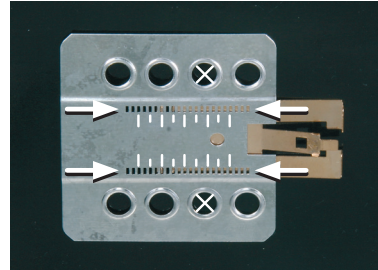

Installation Manual Double DIN Kit

standard: 381143-01
colour: black

• Hyundai Sante Fe 2005-2006

Compatible with double DIN devices

Double DIN Kit contents

- (1) Metal Frame
- (2) Installation Kit
- (3) Trim Frame

Installation Manual Double DIN Kit

(Beispielabbildung)

Mount the metal brackets with
the double DIN head unit

(Beispielabbildung)

*The position of the copper
coloured holder can be adjusted
to your needs for perfect fit.
(see sample)*