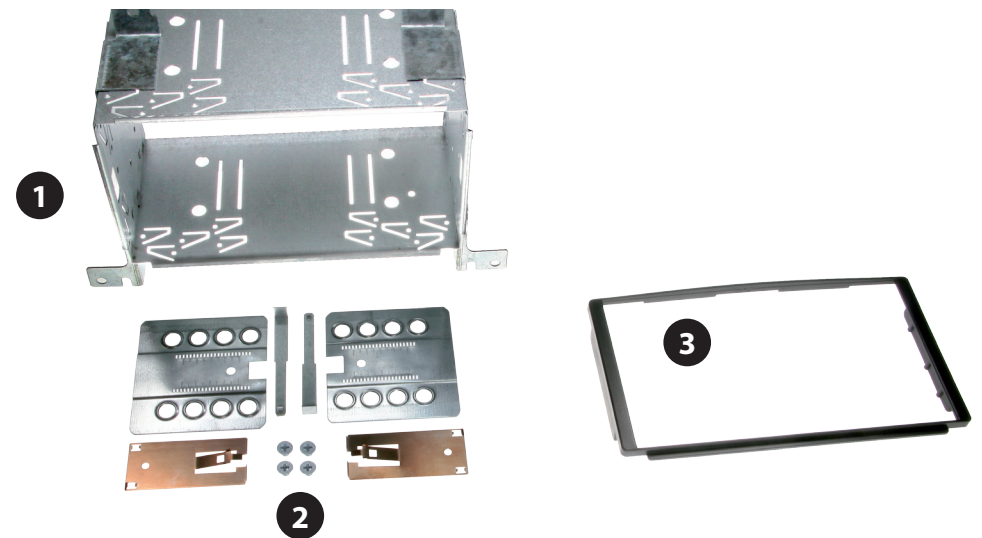

Installation Manual Double DIN Kit

standard: 381143-01
colour: black

• Hyundai Sante Fe 2005-2006

Compatible with double DIN devices

Double DIN Kit contents

- (1) Metal Frame
- (2) Installation Kit
- (3) Trim Frame

Installation Manual Double DIN Kit

(Beispielabbildung)

Mount the metal brackets with
the double DIN head unit

(Beispielabbildung)

*The position of the copper
coloured holder can be adjusted
to your needs for perfect fit.
(see sample)*