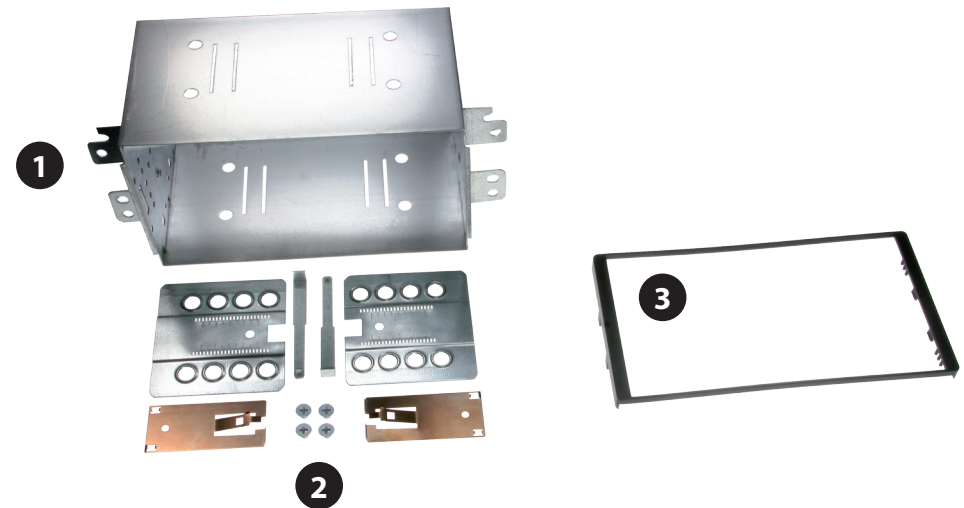

Installation Manual Double DIN Kit

Part-No.: 381178-10

• Kia Carens 2006->

Compatible with these double DIN devices

Double DIN Navigation

Double DIN Kit contents

- (1) Metal Frame
- (2) Installation Kit
- (3) Trim Frame

Installation Manual Double DIN Kit

1. Remove OEM Radio

(Beispielabbildung)

Mount the metal brackets with the double DIN head unit

(Beispielabbildung)

The position of the copper coloured holder can be adjusted to your needs for perfect fit. (see sample)

2. Mount metal frame to the dash board

Push double DIN head unit into metal frame until it snaps in

Mount the trim frame

*All installation work must be performed by a qualified professional installer only.
The manufacturer / dealer is not liable for any kind of incidental or indirect damages.*