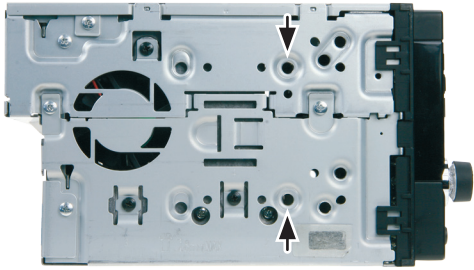

Installation Manual Double DIN Kit

Part-No.: 381178-10

• Kia Carens 2006->

Compatible with these double DIN devices

Double DIN Navigation

Double DIN Kit contents

- (1) Metal Frame
- (2) Installation Kit
- (3) Trim Frame

Installation Manual Double DIN Kit

1. Remove OEM Radio

(Beispielabbildung)

Mount the metal brackets with the double DIN head unit

(Beispielabbildung)

The position of the copper coloured holder can be adjusted to your needs for perfect fit. (see sample)

2. Mount metal frame to the dash board

Push double DIN head unit into metal frame until it snaps in

Mount the trim frame

*All installation work must be performed by a qualified professional installer only.
The manufacturer / dealer is not liable for any kind of incidental or indirect damages.*