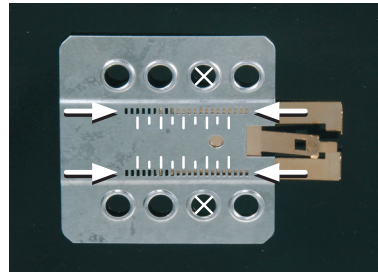

Installation Manual Double DIN Kit

Part-No.: 381178-10

• Kia Carens 2006->

Compatible with these double DIN devices

Double DIN Navigation

Double DIN Kit contents

- (1) Metal Frame
- (2) Installation Kit
- (3) Trim Frame

Installation Manual Double DIN Kit

1. Remove OEM Radio

(Beispielabbildung)

Mount the metal brackets with the double DIN head unit

(Beispielabbildung)

The position of the copper coloured holder can be adjusted to your needs for perfect fit. (see sample)

2. Mount metal frame to the dash board

Push double DIN head unit into metal frame until it snaps in

Mount the trim frame

*All installation work must be performed by a qualified professional installer only.
The manufacturer / dealer is not liable for any kind of incidental or indirect damages.*