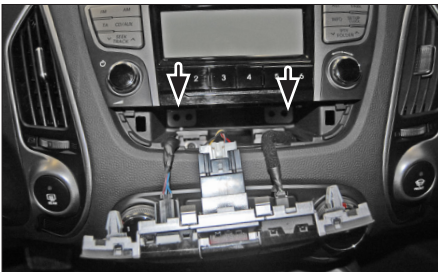

## Installation Manual Double DIN Kit Hyundai iX35

1. Press down upper panel in order to unclip it (see arrows)

5. Mount brackets to Double DIN head unit

Connect all wires

Fix Double DIN head unit onto dashboard with 4 screws

2. Remove screws

6. Place facia plate

3. Remove panel below OEM head unit

Remove screws below OEM head unit (see arrows)

4. Remove OEM head unit

*All installation work must be performed by a qualified professional installer only.  
The manufacturer / dealer is not liable for any kind of incidental or indirect damages.*