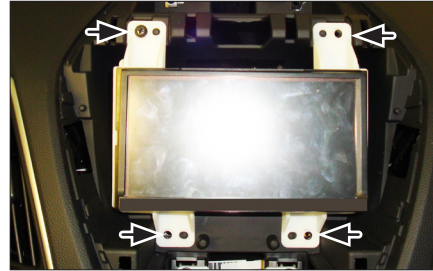

### Double DIN Kit contents

- (1) Facia Plate
- (2) Mounting Brackets

*All installation work must be performed by a qualified professional installer only.  
The manufacturer / dealer is not liable for any kind of incidental or indirect damages.*

## Installation Manual Double DIN Kit Hyundai iX35

1. Press down upper panel in order to unclip it (see arrows)

5. Mount brackets to Double DIN head unit

Connect all wires

Fix Double DIN head unit onto dashboard with 4 screws