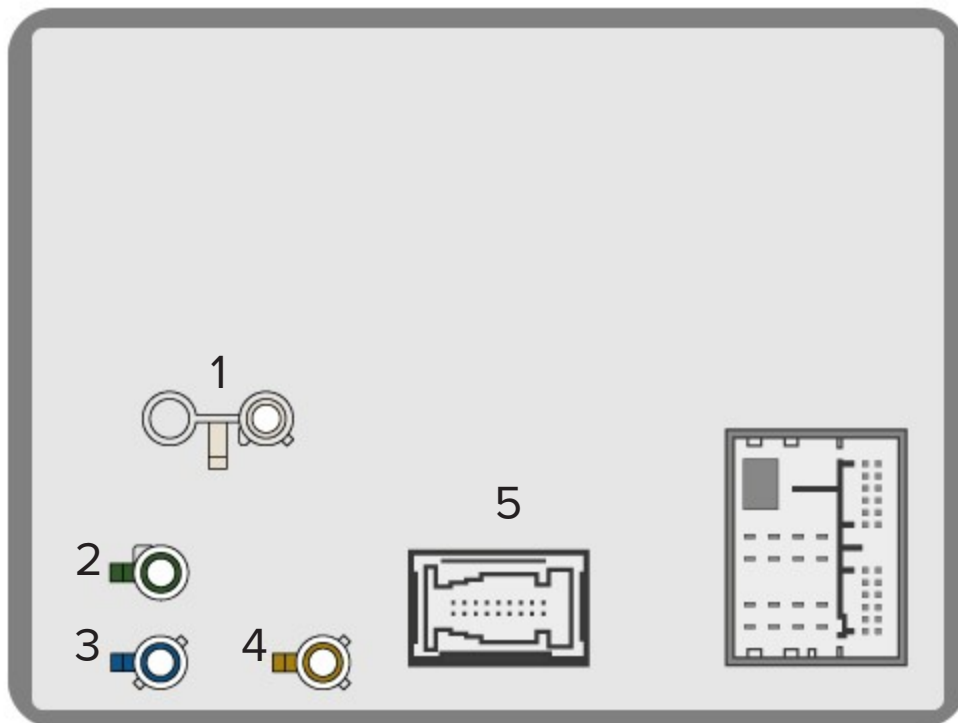

## Rückfahrkamera Mercedes Benz Vito/Viano (Typ 639) ab Facelift *Rear view camera Mercedes Benz Vito/Viano (type 639) from facelift*

Am grünen FAKRA-Stecker (Nr. 2) ist die Rückfahrkamera angeschlossen.

*The rear view camera is connected to the green FAKRA connector (no. 2)*

**The radio rear view is shown in simplified form.**

- 1: Aerial AM/FM
- 2: Video in
- 3: GPS
- 4: Bluetooth / Media Interface
- 5: Video connector