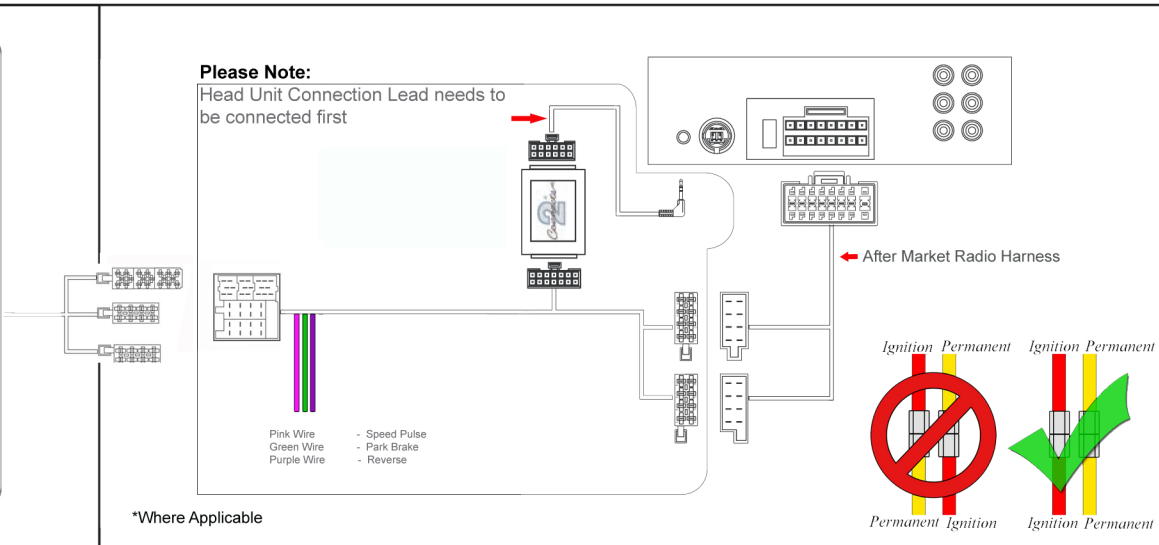

Installation Guide

Part No: CTSFA008.2 Fiat Can-Bus Steering Wheel Control Interface

Vehicle Compatibility:

Fiat Ducato

2008>

Steering Wheel Control Functions

Mute

Volume +

Volume -

Hang Up

Source

Seek/Track+

Seek/Track-

Pick Up

* Note All Dates are guide lines only as specifications of vehicles change