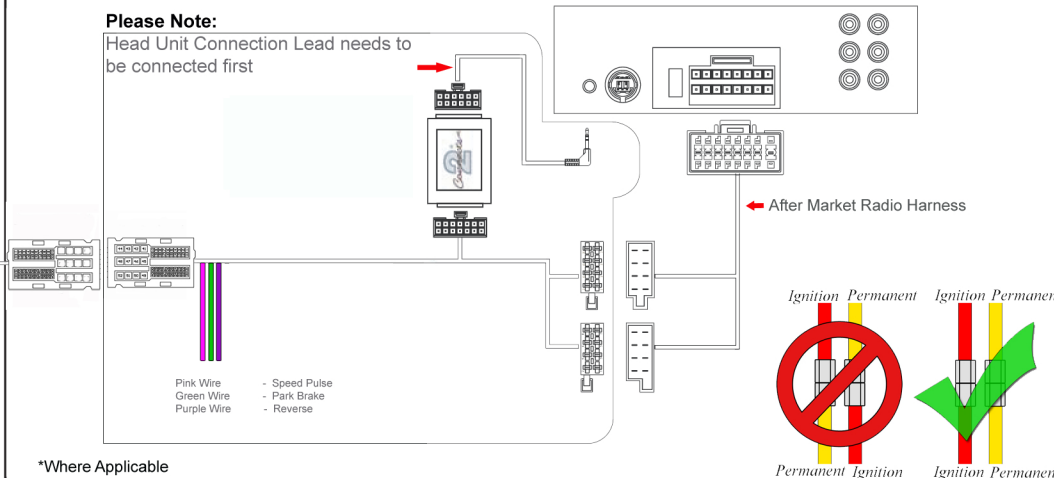

Installation Guide

Part No: CTSFA011.2 Fiat Can-Bus Steering Wheel Control Interface

Vehicle Compatibility:

Fiat 500L 2012 >

Steering Wheel Control Functions

* Note All Dates are guide lines only as specifications of vehicles change