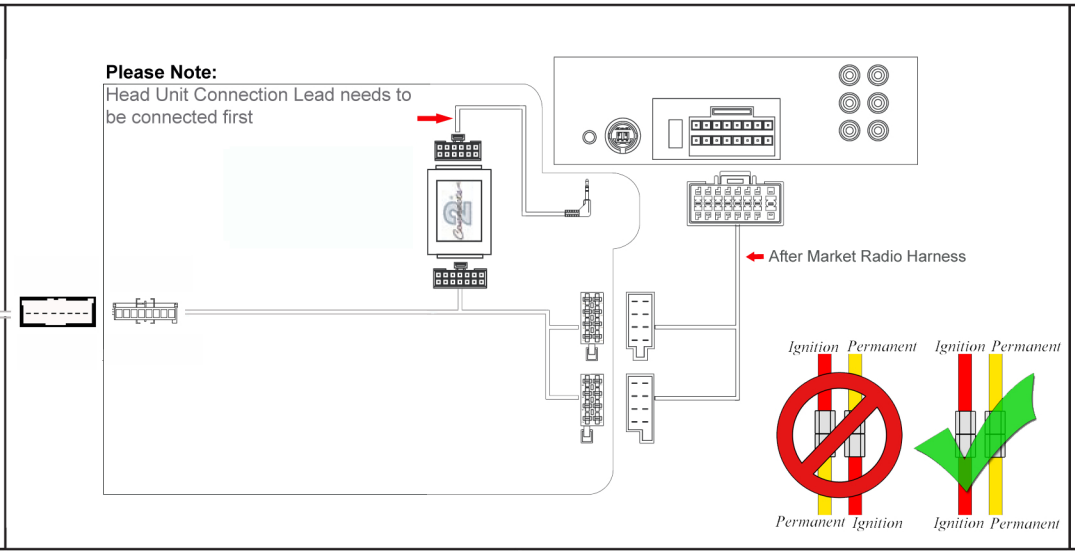

Installation Guide

Part No: CTSFO015.2 Ford Steering Wheel Control Interface

Vehicle Compatibility:

Steering Wheel Control Functions

Transit 2013>
Non-Display