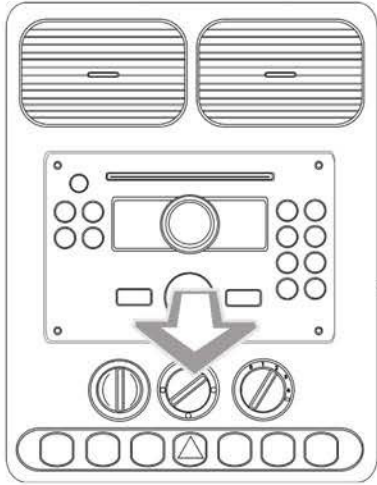

# Installation Guide

Part No: CTSHO008.2

Honda Steering Wheel Control Interface

## Vehicle Compatibility:

- City 14 >
- Jazz 14 >
- HR-V 14 >
- Fit 14 >

Phone button support