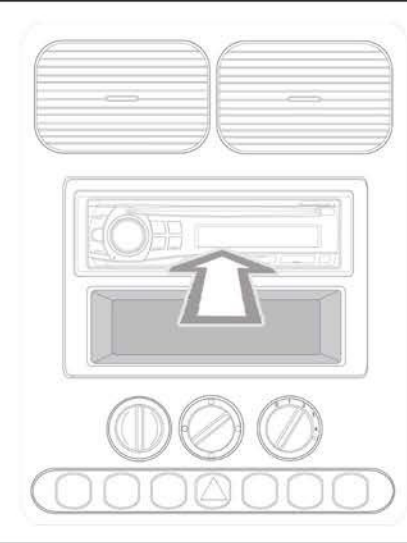

# Installation Guide

Part No: CTSHO008.2

Honda Steering Wheel Control Interface