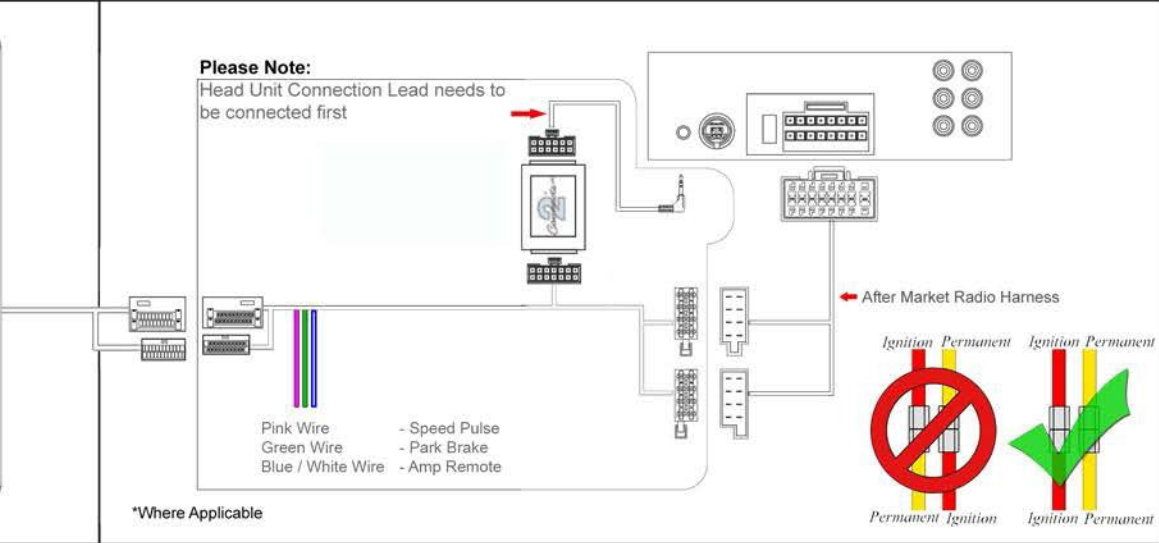

# Installation Guide

Part No: CTSHO008.2

Honda Steering Wheel Control Interface

## Vehicle Compatibility:

- City 14 >
- Jazz 14 >
- HR-V 14 >
- Fit 14 >

Phone button support

## Steering Wheel Control Functions

\* Note All Dates are guide lines only as specifications of vehicles change