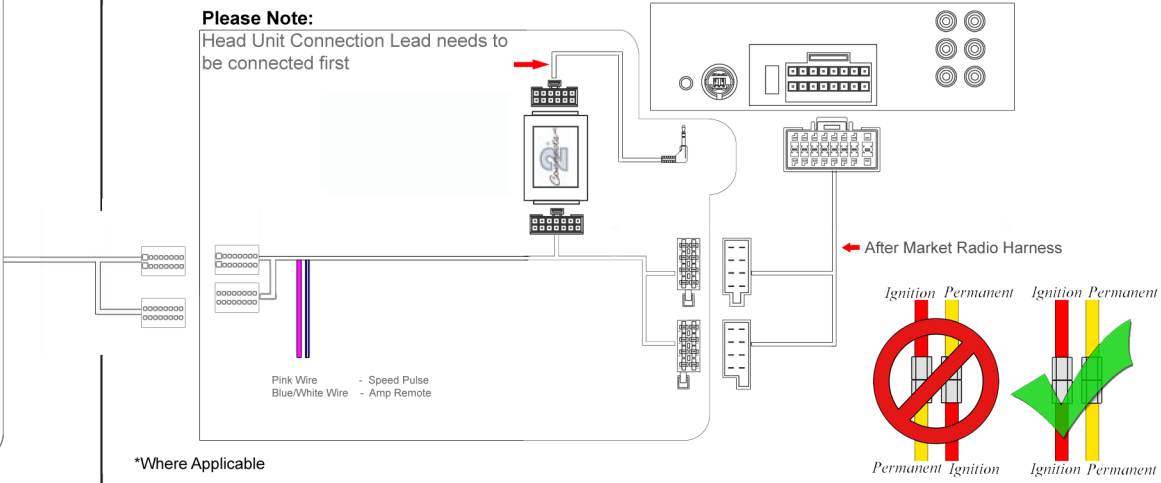

Installation Guide

Part No: CTSHY006.2 Hyundai Can-Bus Steering Wheel Control Interface

Vehicle Compatibility:

- Hyundai Ix35 2009>
- Hyundai Ix40 2011>

Amplified

Steering Wheel Control Functions

* Note All Dates are guide lines only as specifications of vehicles change

Installation Guide

Part No: CTSHY006.2 Hyundai Can-Bus Steering Wheel Control Interface

To adjust Fader:

- 1. Press and hold SOURCE button on the steering wheel for 10 seconds. The audio will mute when the fader menu has been entered.*
- 2. To adjust the fader, use the track up and down button on the steering wheel.*
- 3. To exit the fader menu, press the SOURCE button briefly. Exit from this mode will be confirmed by the audio muting twice. The steering wheel buttons will revert back to normal functions.*