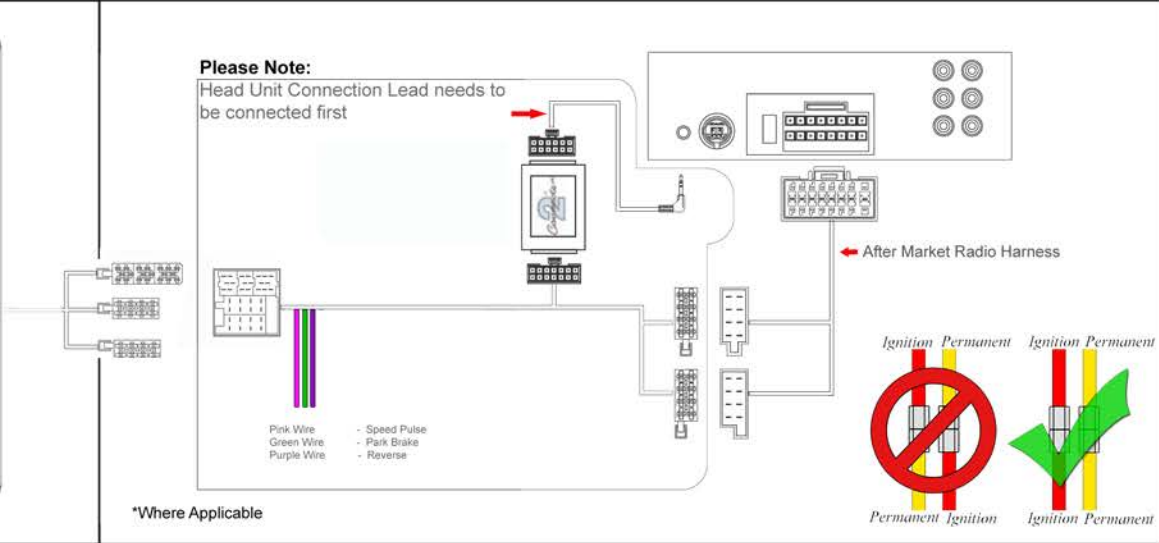

Installation Guide

Part No: **CTSIV002.2** Iveco Can-Bus Steering Wheel Control Interface

Vehicle Compatibility:

Iveco Daily 2014 <

Steering Wheel Control Functions

* Note All Dates are guide lines only as specifications of vehicles change