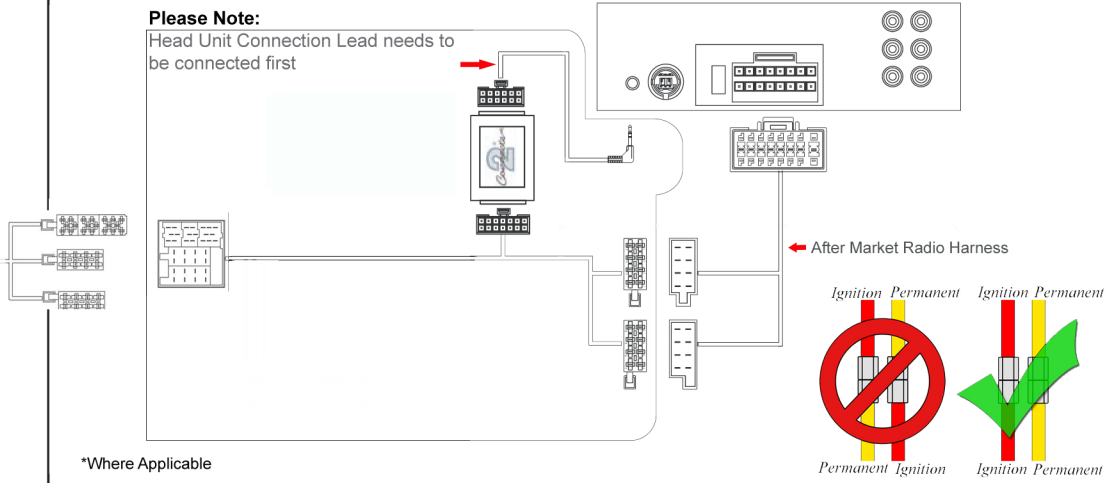

# Installation Guide

Part No: CTSKI001.2 Kia Steering Wheel Control Interface

## Steering Wheel Control Functions

\* Note All Dates are guide lines only as specifications of vehicles change