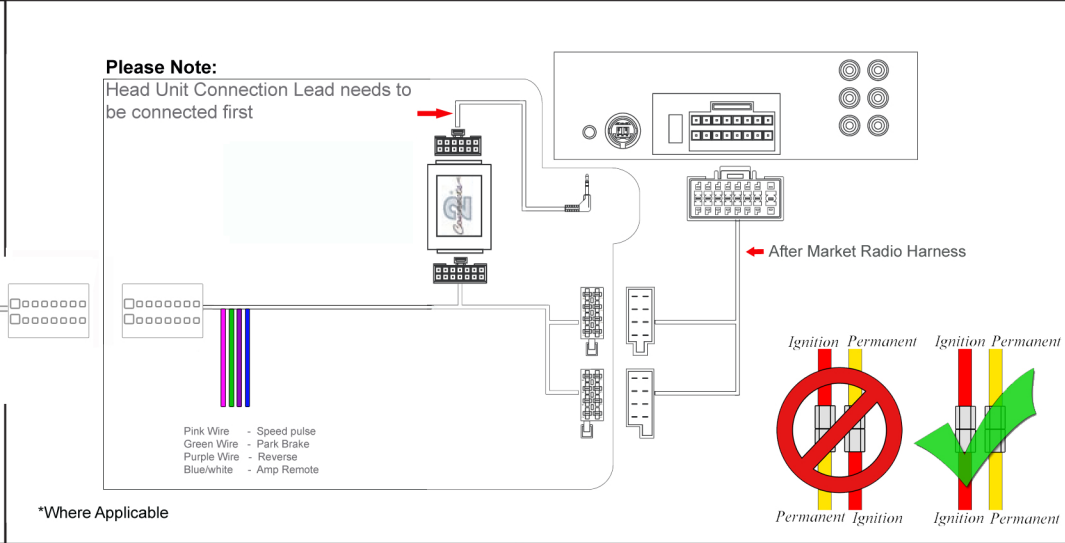

Installation Guide

Part No: CTSMZ006.2 Mazda Can-Bus Steering Wheel Control Interface

Vehicle Compatibility:

Mazda 3 2009 >
Mazda 6 2010 >

Non Amplified system

Steering Wheel Control Functions

Volume +

Volume -

Seek/Track+

Seek/Track-

Source

* Note All Dates are guide lines only as specifications of vehicles change